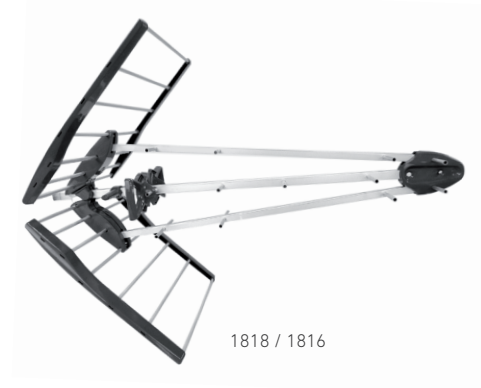

ANTENAS DE RECEPCIÓN TV UHF TRIPLE-BOOM
ANTENNES DE RÉCEPTION TV UHF TRIPLE-BOOM
TRIPLE-BOOM UHF TV RECEIVING ANTENNAS

Antena Flashd C48 (HDTF-C48V) Ref. 1818 ; (HDTF-C48G) Ref. 1816
Antena Flashd C58 (HDTF-C58V) Ref. 1819
Antena Flashd C60 (HDTF-C60V) Ref. 1821 ; (HDTF-C60G) Ref. 1820
Antena Flashd C69 (HDTF-C69V) Ref. 1817

V = Verde / Vert / Green
G = Gris / Grise / Gray
C = Canal / Channel

1818 / 1816