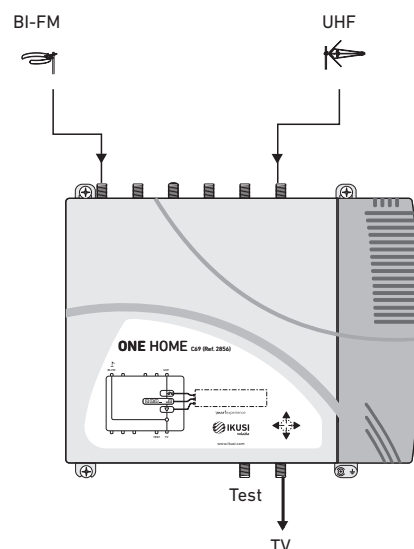

Main features:

- ONE HOME models is a programmable amplification headend designed to selectively filter analogue and digital UHF channels. Suitable for single-family and collective dwellings, they are the ideal solution for managing signals of different frequencies and bandwidths.
- Self-installation function.
- 10 tuneable UHF filters with the capacity to process 1 to 5 channels each.
- Terrestrial inputs (BI-FM and UHF).
- Replaceable power supply.