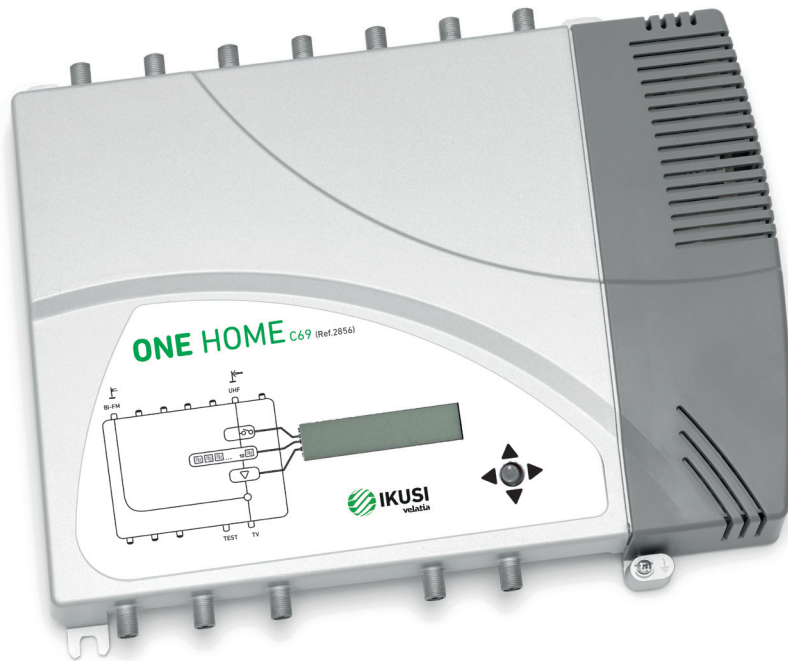

IKUSI
velatia

smartexperience

Programmable Multichannel Amplifier

Domestic amplifier with 10 UHF channels filters

10 tuneable UHF filters with the capacity to process 1 to 5 channels each

Adapted to the first and second digital dividend

Designed for single family homes

ONEHOME

Within the range of broadband amplifiers, we present the 3 models of programmable power stations for terrestrial and satellite signals, each model has a frequency cut adapted to a future evolution of the Digital Dividend.

Main features:

- ONE HOME models is a programmable amplification headend designed to selectively filter analogue and digital UHF channels. Suitable for single-family and collective dwellings, they are the ideal solution for managing signals of different frequencies and bandwidths.
- Self-installation function.
- 10 tuneable UHF filters with the capacity to process 1 to 5 channels each.
- Terrestrial inputs (BI-FM and UHF).
- Replaceable power supply.