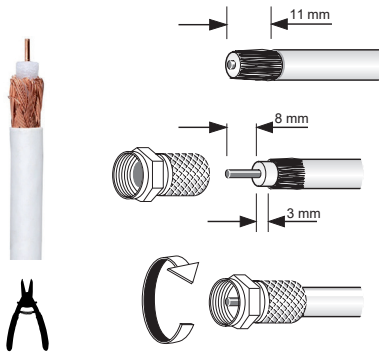

# SPLITTERS (5-2400 MHz) WITH F CONNECTION "UDF" SERIES

UDF-205 (2075) ; UDF-307 (2076) ; UDF-408 (2077) ; UDF-612 (2078) ; UDF-813 (2079)

Wall fixing (T)  
Coaxial cable stripping

CFR-680 (2377) F Connector