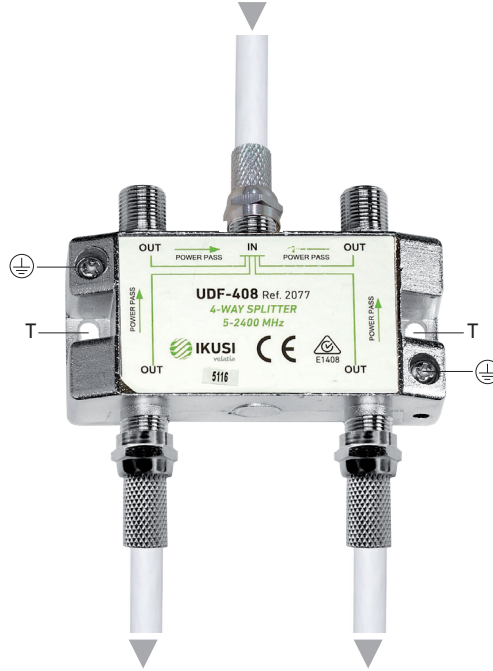

# SPLITTERS (5-2400 MHz) WITH F CONNECTION "UDF" SERIES

UDF-205 (2075) ; UDF-307 (2076) ; UDF-408 (2077) ; UDF-612 (2078) ; UDF-813 (2079)

Wall fixing (T)  
Coaxial cable stripping

CFR-680 (2377) F Connector

Application example