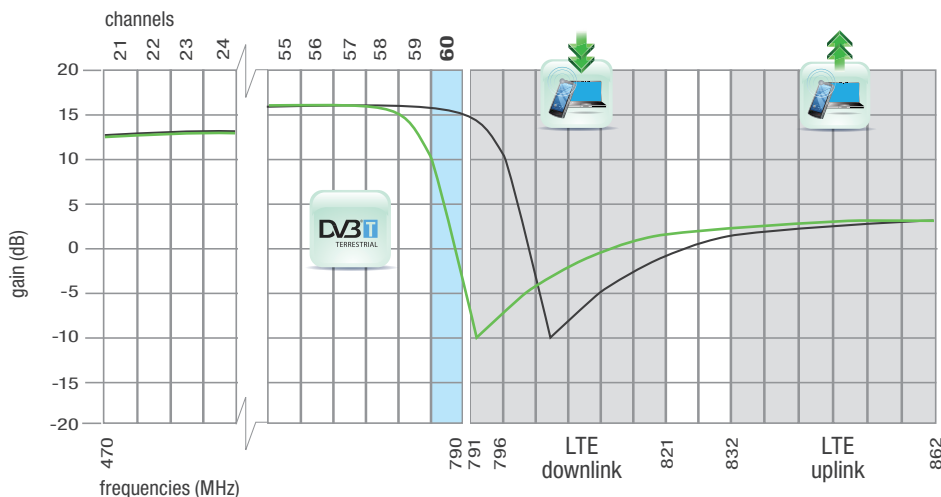

FLASHD LTE gains diagrams

- FLASHD LTE c60 antenna.
- FLASHD LTE c58 antenna.

HEADQUARTERS

IKUSI - Ángel Iglesias S.A. · Pº Miramón, 170 · 20014 San Sebastián · SPAIN
Tel.: +34 943 44 88 00 · Fax: +34 943 44 88 20 · television@ikusi.com · www.ikusi.tv