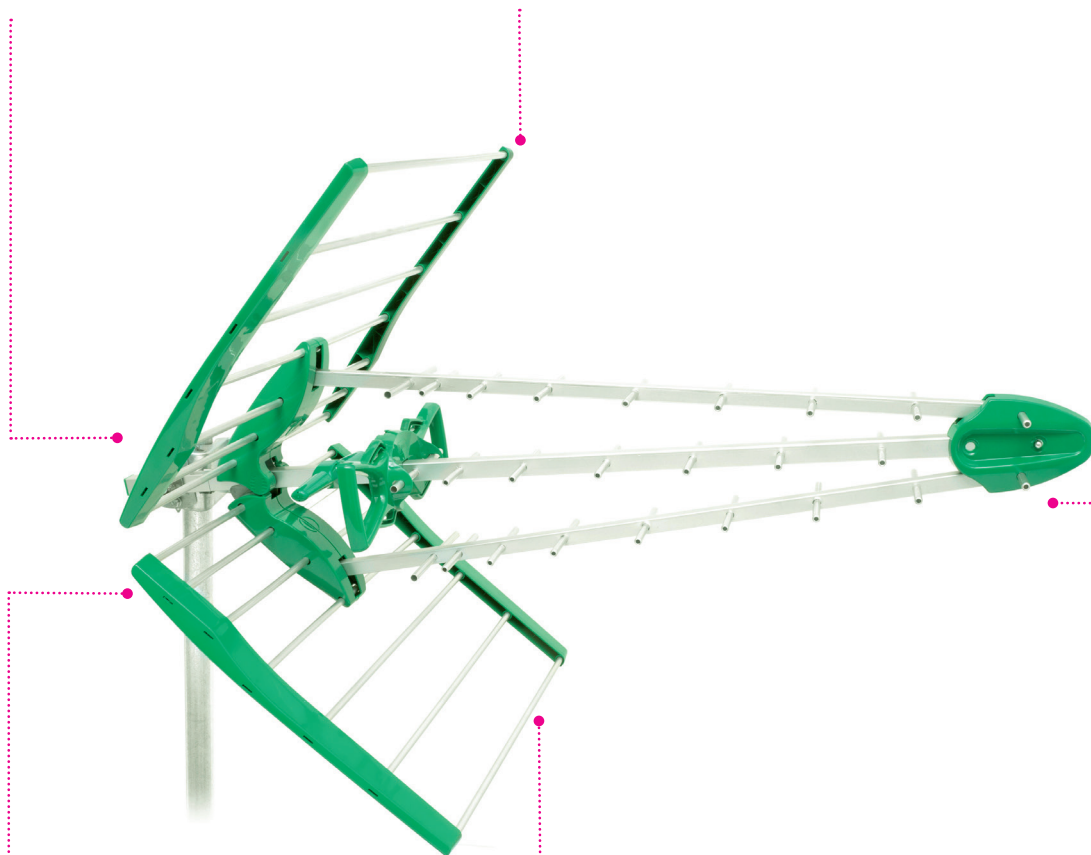

FLASHD LTE

UHF antennas

Antennas adapted to the new TV spectrum, capable of eliminating LTE band interference.

Automatic mast clamping

Rejection of LTE frequencies

Fully assembled

Compact dipole

Instant opening with the touch of a button

Application example

Prevention Solutions against LTE signals

FLASHD LTE c58 antenna
or
FLTE601 filter

- In case of NOT having channels 59 and 60

FLASHD LTE c60 antenna
+
FLTE601 filter

- In installations with channel 59 or 60
- Proximity of 4G mobile base station

Technical features

MODEL		FLASHD LTE c60 (HDT618)	FLASHD LTE c58 (HDT818)
REF.		1808	1810
Channels		21 - 60 (470-790 MHz)	21 - 58 (470-774 MHz)
Nominal gain	dB	17	
Front-to-Back ratio	dB	≥20	
Beamwidth	H / V H / V	40° / 50° (470 MHz) 55° / 65° (670 MHz)	
Windload	N	130 Km/h : 105 150 Km/h : 150	
Length	cm	105	
Packed weight	kg	3	
Quantity boxed		1	

- The key feature of the new Flashd LTE antennas is that they provide a strong rejection of LTE while maintaining current gains, very often without the need to incorporate a filter.
- Designed to help avoid the saturation of active equipment by LTE signals, rejecting frequencies above 790 MHz.
- Two antenna models:
 - FLASHD LTE c60. The antenna frequency response is cut off at channel 60.
 - FLASHD LTE c58. The antenna frequency response is cut off at channel 58.
- Supplied fully assembled.
- Unfold with a simple press of a button.
- Installed with one hand by means of automatic clamping.
- Convergent triple-boom, with 26 directors.
- Passive compact dipole. Dihedral reflector, all aluminium parts.
- Fixed to masts of 025 to 50 mm. Adjustable tilt angle $\pm 40^\circ$.
- ABS enclosure with IP55 protection rating. Easy disassembly for fast coaxial cable connection.