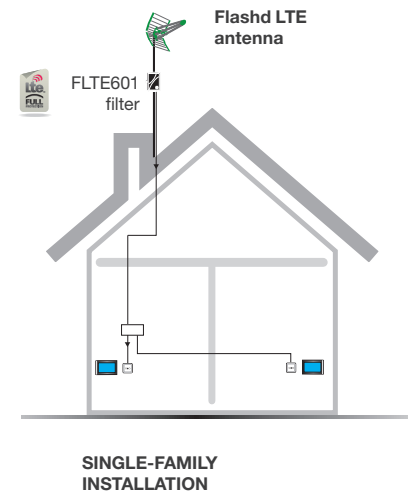

FLASHD LTE

UHF antennas

Antennas adapted to the new TV spectrum, capable of eliminating LTE band interference.

Automatic mast clamping

Rejection of LTE frequencies

Fully assembled

Compact dipole

Instant opening with the touch of a button

Application example

Prevention Solutions against LTE signals

FLASHD LTE c58 antenna
or
FLTE601 filter

- In case of NOT having channels 59 and 60

FLASHD LTE c60 antenna
+
FLTE601 filter

- In installations with channel 59 or 60
- Proximity of 4G mobile base station

Technical features

MODEL		FLASHD LTE c60 (HDT618)	FLASHD LTE c58 (HDT818)
REF.		1808	1810
Channels		21 - 60 (470-790 MHz)	21 - 58 (470-774 MHz)
Nominal gain	dB	17	
Front-to-Back ratio	dB	≥20	
Beamwidth	H / V H / V	40° / 50° (470 MHz) 55° / 65° (670 MHz)	
Windload	N	130 Km/h : 105 150 Km/h : 150	
Length	cm	105	
Packed weight	kg	3	
Quantity boxed		1	

- The key feature of the new Flashd LTE antennas is that they provide a strong rejection of LTE while maintaining current gains, very often without the need to incorporate a filter.
- Designed to help avoid the saturation of active equipment by LTE signals, rejecting frequencies above 790 MHz.
- Two antenna models:
 - FLASHD LTE c60. The antenna frequency response is cut off at channel 60.
 - FLASHD LTE c58. The antenna frequency response is cut off at channel 58.
- Supplied fully assembled.
- Unfold with a simple press of a button.
- Installed with one hand by means of automatic clamping.
- Convergent triple-boom, with 26 directors.
- Passive compact dipole. Dihedral reflector, all aluminium parts.
- Fixed to masts of 025 to 50 mm. Adjustable tilt angle $\pm 40^\circ$.
- ABS enclosure with IP55 protection rating. Easy disassembly for fast coaxial cable connection.