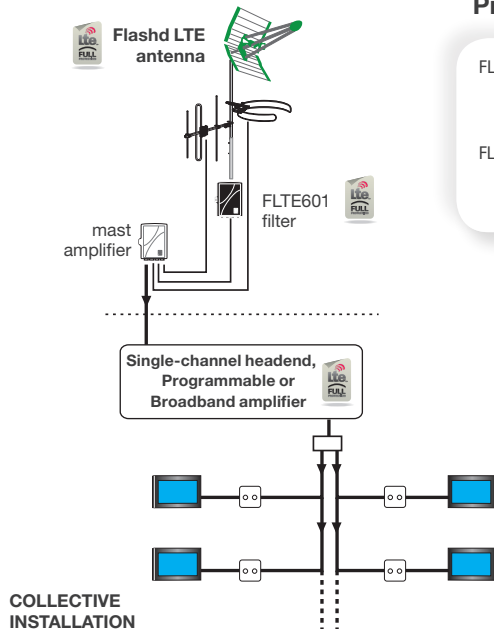

FLASHD LTE

UHF antennas

Antennas adapted to the new TV spectrum, capable of eliminating LTE band interference.

Automatic mast clamping

Rejection of LTE frequencies

Fully assembled

Compact dipole

Instant opening with the touch of a button

Application example

Prevention Solutions against LTE signals

FLASHD LTE c58 antenna
or
FLTE601 filter

- In case of NOT having channels 59 and 60

FLASHD LTE c60 antenna
+
FLTE601 filter

- In installations with channel 59 or 60
- Proximity of 4G mobile base station

Technical features

MODEL		FLASHD LTE c60 (HDT618)	FLASHD LTE c58 (HDT818)
REF.		1808	1810
Channels		21 - 60 (470-790 MHz)	21 - 58 (470-774 MHz)
Nominal gain	dB	17	
Front-to-Back ratio	dB	≥20	
Beamwidth	H / V H / V	40° / 50° (470 MHz) 55° / 65° (670 MHz)	
Windload	N	130 Km/h : 105 150 Km/h : 150	
Length	cm	105	
Packed weight	kg	3	
Quantity boxed		1	

- The key feature of the new Flashd LTE antennas is that they provide a strong rejection of LTE while maintaining current gains, very often without the need to incorporate a filter.
- Designed to help avoid the saturation of active equipment by LTE signals, rejecting frequencies above 790 MHz.
- Two antenna models:
 - FLASHD LTE c60. The antenna frequency response is cut off at channel 60.
 - FLASHD LTE c58. The antenna frequency response is cut off at channel 58.
- Supplied fully assembled.
- Unfold with a simple press of a button.
- Installed with one hand by means of automatic clamping.
- Convergent triple-boom, with 26 directors.
- Passive compact dipole. Dihedral reflector, all aluminium parts.
- Fixed to masts of 025 to 50 mm. Adjustable tilt angle $\pm 40^\circ$.
- ABS enclosure with IP55 protection rating. Easy disassembly for fast coaxial cable connection.